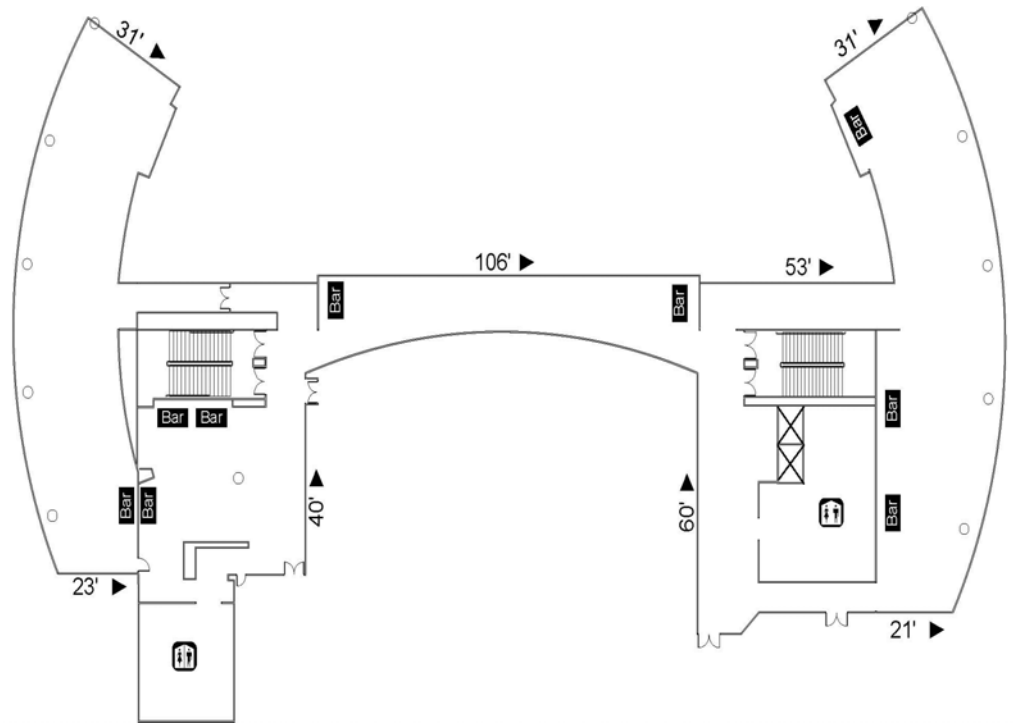

# Long Center for the Performing Arts Mezzanine Lobby

## Room Dimensions

Approximately 1,725sq. ft.  
Mezzanine Level

## Space Capacities

	Standing	Seated
Mezzanine Lobby	125 people	