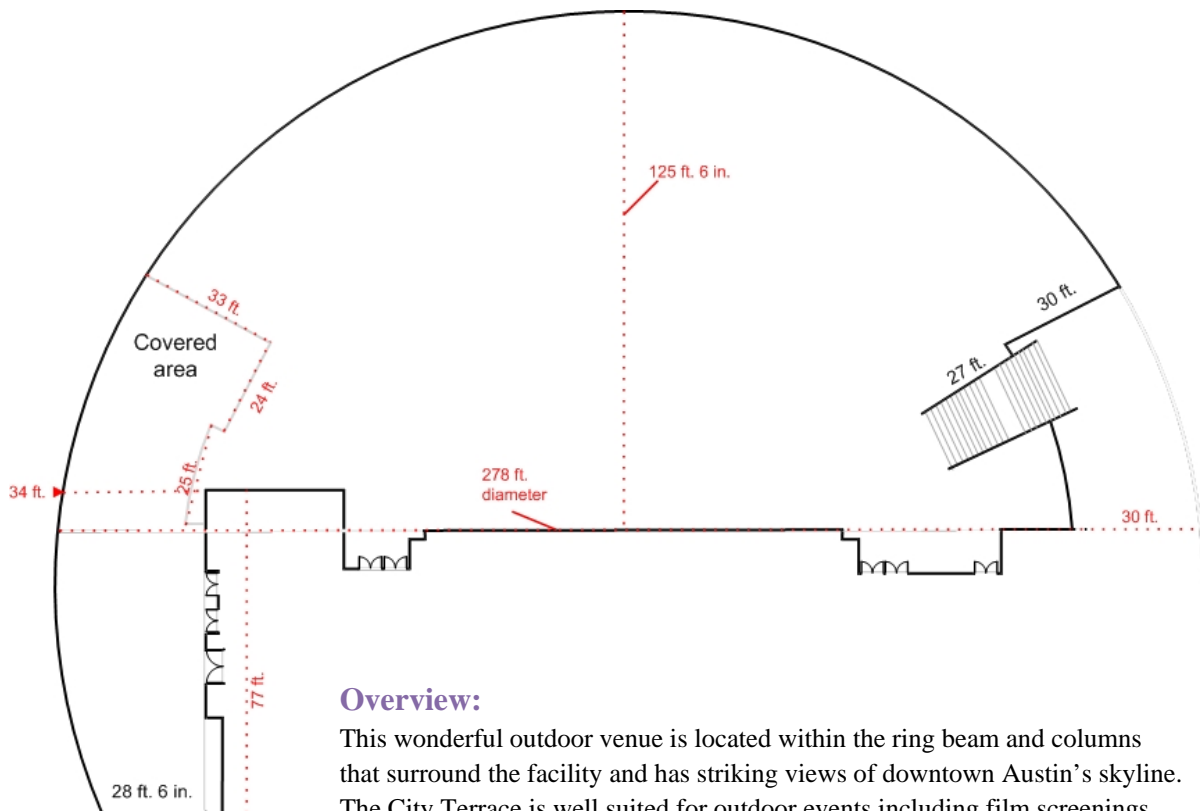

## Room Dimensions

Approximately 30,600 sq. ft.  
Orchestra Level

## Space Capacities

	Standing
City Terrace (open air space)	2,200 people